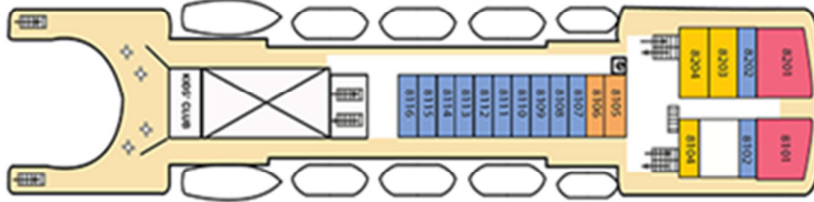

OLYMPUS DECK