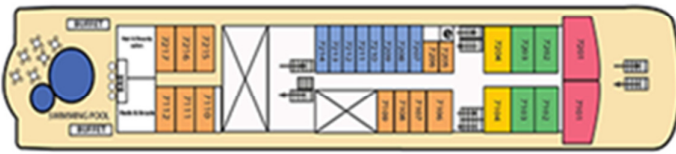

Capacity in one cabin is up to 4 persons. See colour coded deck plan below.

Prices Include:

- Cruise Fare
- Meals & entertainment on the ship
- Full day guided tour of Jerusalem & Bethlehem
- Entrance fees to sights
- Port Tax

CATEGORY	PERSONS	CABIN DESCRIPTION	DECK
K	2-3-4	Grand suite, Outside, double bed and separate sitting room with double sofa bed. Bath and W.C.	Olympus/Poseidon
J	2-3-4	Suite, Outside, double bed and separate sitting room with double sofa bed. Bath & W.C.	Olympus/Poseidon
I	2-3-4	Junior Suite, Outside, 2 beds and sitting area with double sofa bed. Bath & W.C.	Poseidon
H	2-3-4	Deluxe , Outside , double bed and single or double sofa bed. Bath or Shower & W.C.	Olympus/Poseidon
G	2	Outside , 2 beds. Shower & W.C.	Olympus/Poseidon
F	2-3-4	Outside , 2 beds and 3rd/ 4th berth. Shower & W.C.	Venus
E	2-3-4	Outside 2-beds, 3rd/4th berth. Shower & W.C.	Minerva
D	2	Outside , double bed. Shower & W.C.	Venus/Minerva
C	2-3-4	Inside , 2 beds and 3rd/4th berth . Shower & W.C.	Venus
B	2-3-4	Inside , 2 beds and 3rd/4th berth . Shower & W.C.	Minerva
A	2-3-4	Inside , 2 beds and 3rd/4th berth . Shower & W.C.	Arion

BRIDGE DECK

OLYMPUS DECK

POSEIDON DECK

DIONYSOS DECK

VENUS DECK

MINERVA DECK

ARION DECK

ATLAS DECK