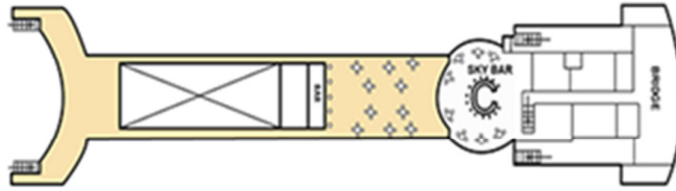

BRIDGE DECK